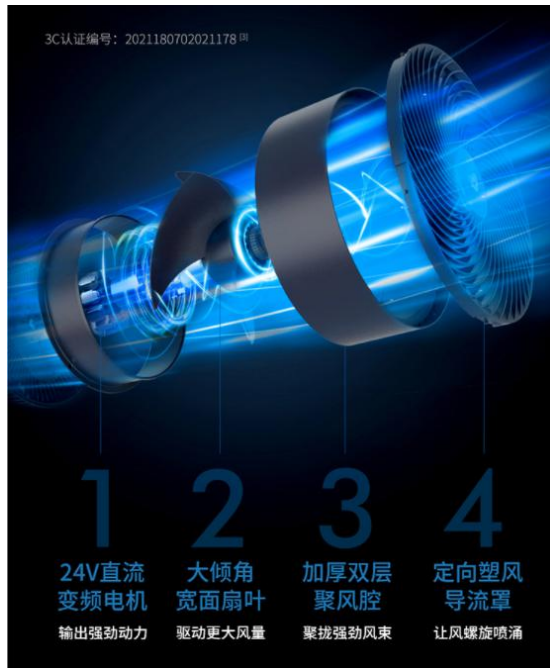

## Smart Air Circulator Fan

Fun & Functional - "Impressive Airflow! Feels like multiple fans... wow!"

Circulate air to every corner of your room!

The turbocharger design makes the air circulate, avoiding direct blowing. In every corner of the room you'll feel the air move elegantly.

1. The 24V DC frequency motor has strong and lasting power. The turbocharged spiral airflow makes your whole home circulate with air.

Smart mode, automatic adjust the gears accordingly.

Airdog has a total of 12 gears. When the temperature changes, Airdog will automatically adjust the gear to bring you a comfortable temperature.