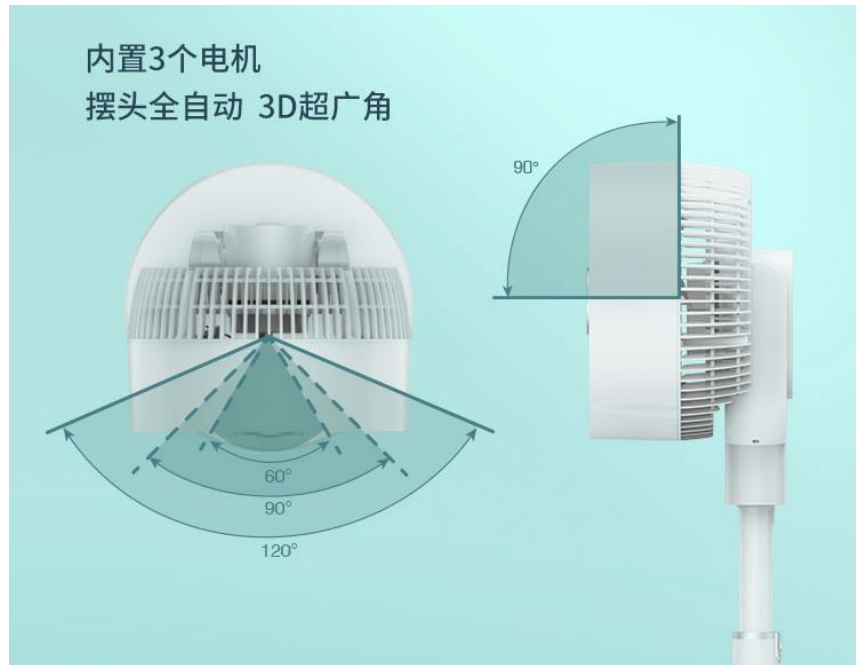

Intelligent multi-angle oscillation